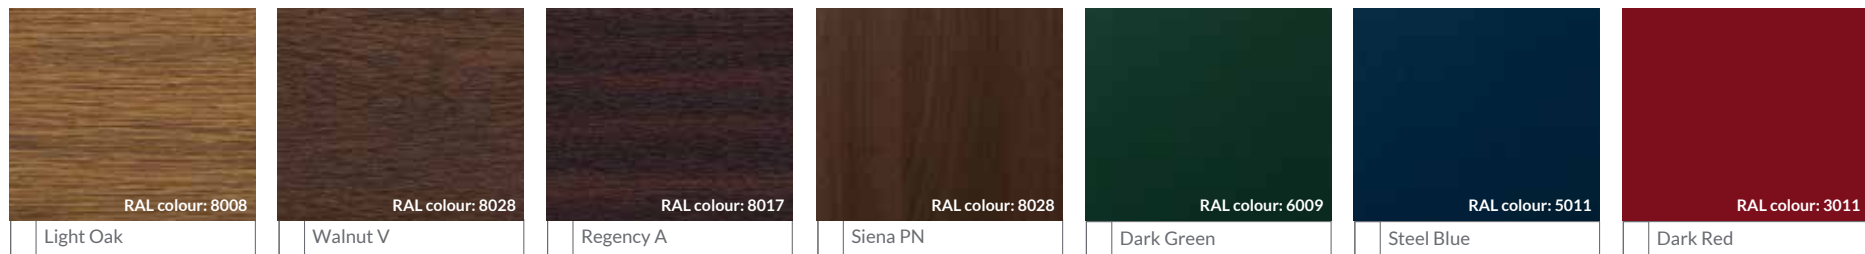

HALO AND VEKA COLOURS

Please note. Colours shown are for guidance only and this printed brochure should not be relied upon for exact colour matching purposes.

... Halo Flush Sash is also available in the new Spectral ultramatt finish colours

Spectral offers an ultra smooth, velvet like, anti finger print surface that is extremely durable, easy to clean and highly resistant to scratches. Available on the chamfered Flush Sash profile in 4 great colour options.