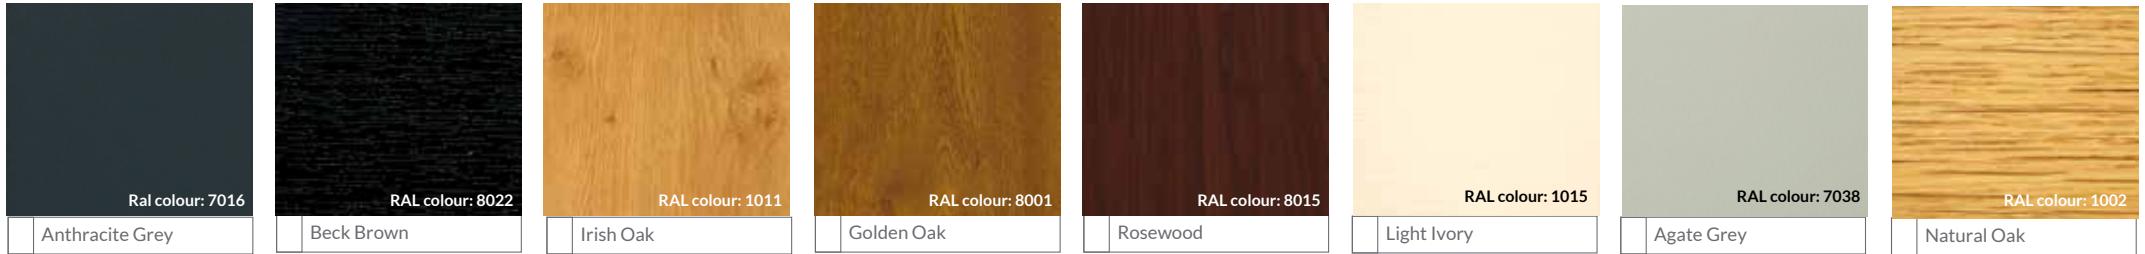

R7
Inside frame colours:
 Chalk White (unfoiled)
 Rosewood

R7
Inside frame colour:
■ Vintage Cream

R7
Inside frame colour:
■ Chalk White (unfoiled)

R7
Inside frame colour:
■ No 38 Grey (unfoiled)

R9
Inside frame colours:
 Grained White
 Cotswold Biscuit

R9
Inside frame colours:
 Grained White
 Silvered Oak

Key:
■ = standard inside frame colour
 = available as option

Please note. RAL reference numbers represent the nearest colours and are not exact matches.

HALO AND VEKA COLOURS

Please note. Colours shown are for guidance only and this printed brochure should not be relied upon for exact colour matching purposes.

... Halo Flush Sash is also available in the new Spectral ultramatt finish colours