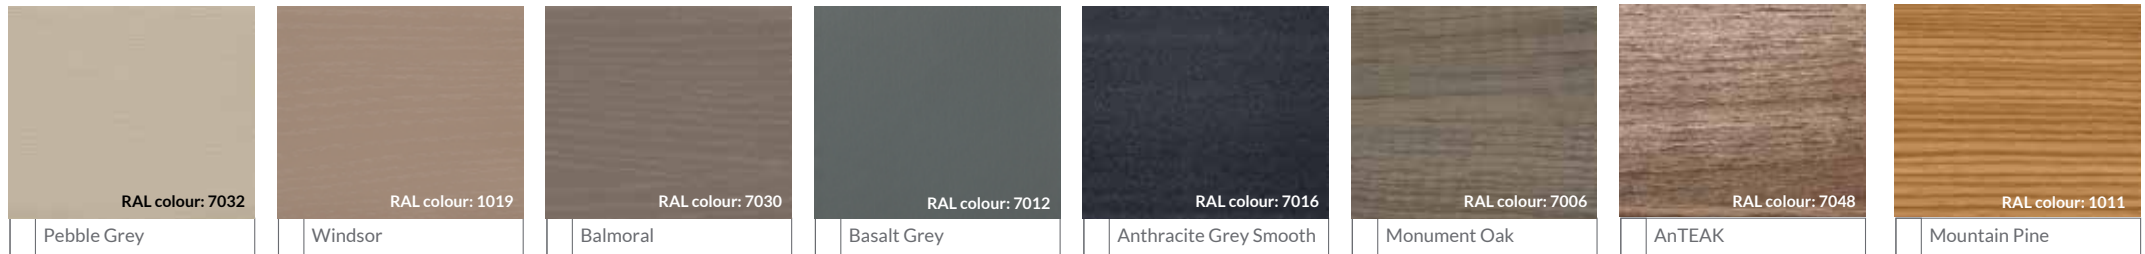

HALO AND VEKA COLOURS

Please note. Colours shown are for guidance only and this printed brochure should not be relied upon for exact colour matching purposes.

... Halo Flush Sash is also available in the new Spectral ultramatt finish colours

Spectral offers an ultra smooth, velvet like, anti finger print surface that is extremely durable, easy to clean and highly resistant to scratches. Available on the chamfered Flush Sash profile in 4 great colour options.