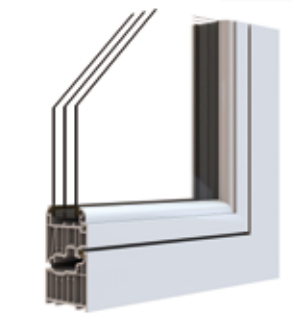

TRIPLE GLAZING

The full range of window frame colour options is displayed on pages 16 and 17.

HERITAGE
RANGE