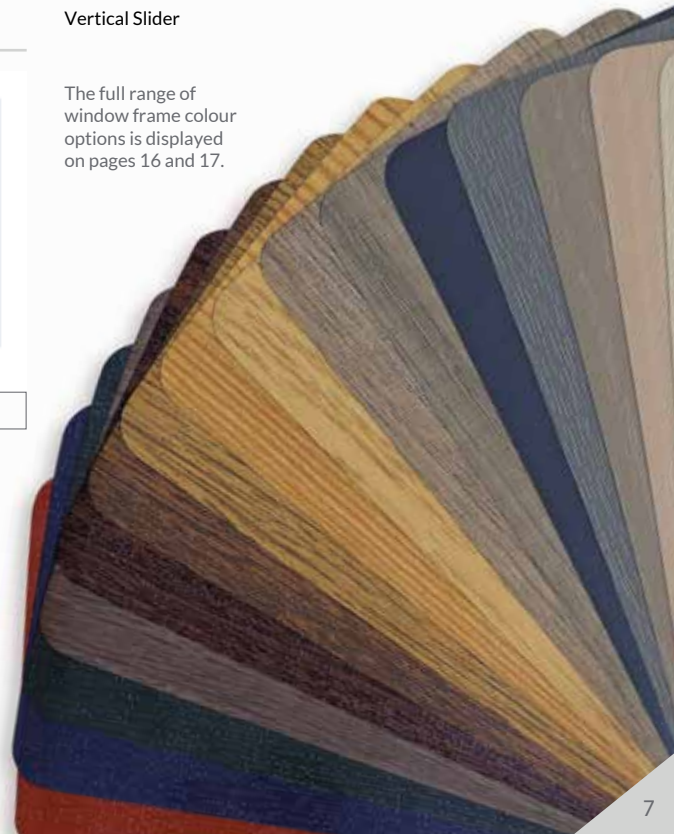

R7 and R9

Halo Flush Sash

Halo Flush Sash

See page 18 for information on window hardware options available.

Joint options

The finest details can make all the difference... Our Heritage Range of windows gives you the choice of a more contemporary diagonal welded joint or the square mechanical joint option for a more traditional look. Both offer the same quality features and benefits, just a difference in appearance, as shown here.

R7, Halo and Vertical Slider

R9

Vertical Slider

Halo Flush Sash shown.

Information on the range of privacy glass options is available on request.

Information on the range of decorative glazing options is available on request.

The full range of window frame colour options is displayed on pages 16 and 17.

HERITAGE
RANGE