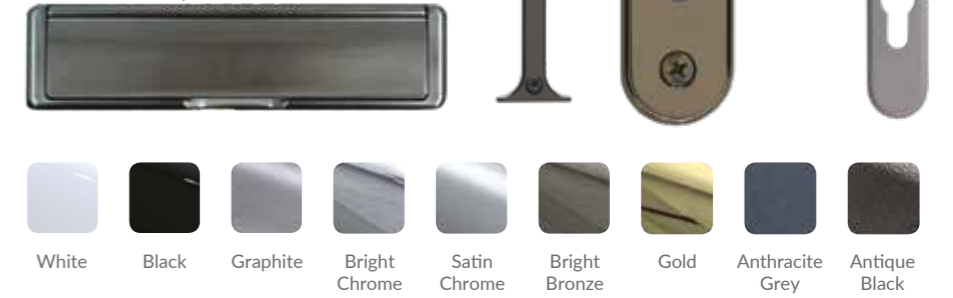

DOOR FURNITURE

Add the finishing touches with handles and other door furniture from leading hardware supplier, **Fab&Fix**. Available in a range of colour options, from warm metallics to cool metals, Fab&Fix furniture is supplied with a full 10 year mechanical guarantee and surface finish warranty.