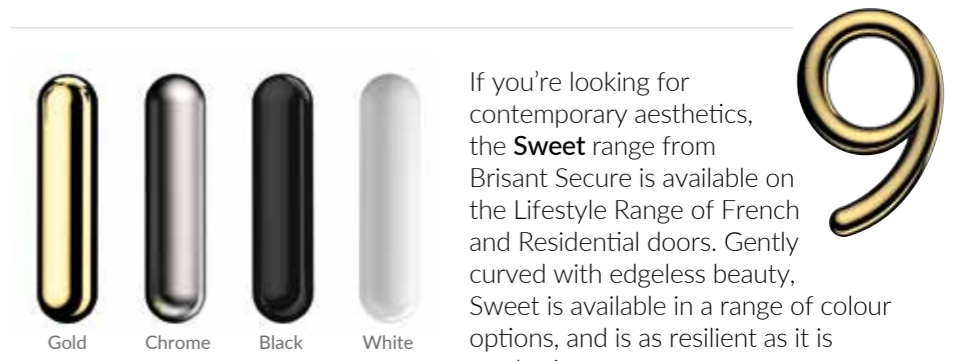

If you're looking for contemporary aesthetics, the **Sweet** range from Brisant Secure is available on the Lifestyle Range of French and Residential doors. Gently curved with edgeless beauty, Sweet is available in a range of colour options, and is as resilient as it is aesthetic.