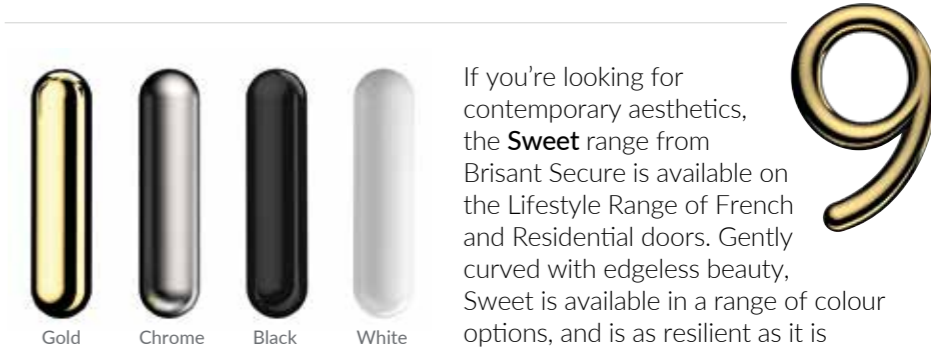

If you're looking for contemporary aesthetics, the **Sweet** range from Brisant Secure is available on the Lifestyle Range of French and Residential doors. Gently curved with edgeless beauty, Sweet is available in a range of colour options, and is as resilient as it is aesthetic.