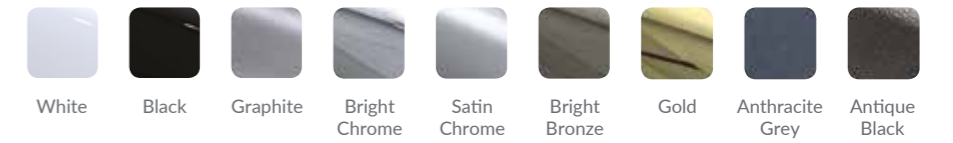

LIFESTYLE
RANGE

LIFESTYLE
RANGE

This colour panel is printed as a close match to the colour option of: Anthracite Grey

GLAZING OPTIONS

The Lifestyle Range of doors is available in a choice of glazing options and glass types, including decorative, textured and privacy options.

DOOR FURNITURE

Add the finishing touches with handles and other door furniture from leading hardware supplier, **Fab&Fix**. Available in a range of colour options, from warm metallics to cool metals, Fab&Fix furniture is supplied with a full 10 year mechanical guarantee and surface finish warranty.

If you're looking for contemporary aesthetics, the **Sweet** range from Brisant Secure is available on the Lifestyle Range of French and Residential doors. Gently curved with edgeless beauty, Sweet is available in a range of colour options, and is as resilient as it is aesthetic.

STAMP YOUR STYLE with a splash of colour

Our range of Bi-Folds, patio and French doors are all available in the Variations range of colours and woodgrains. The residential collection of doors are available in a select range of classic colours such as the timeless Rosewood, or the more contemporary Anthracite Grey.